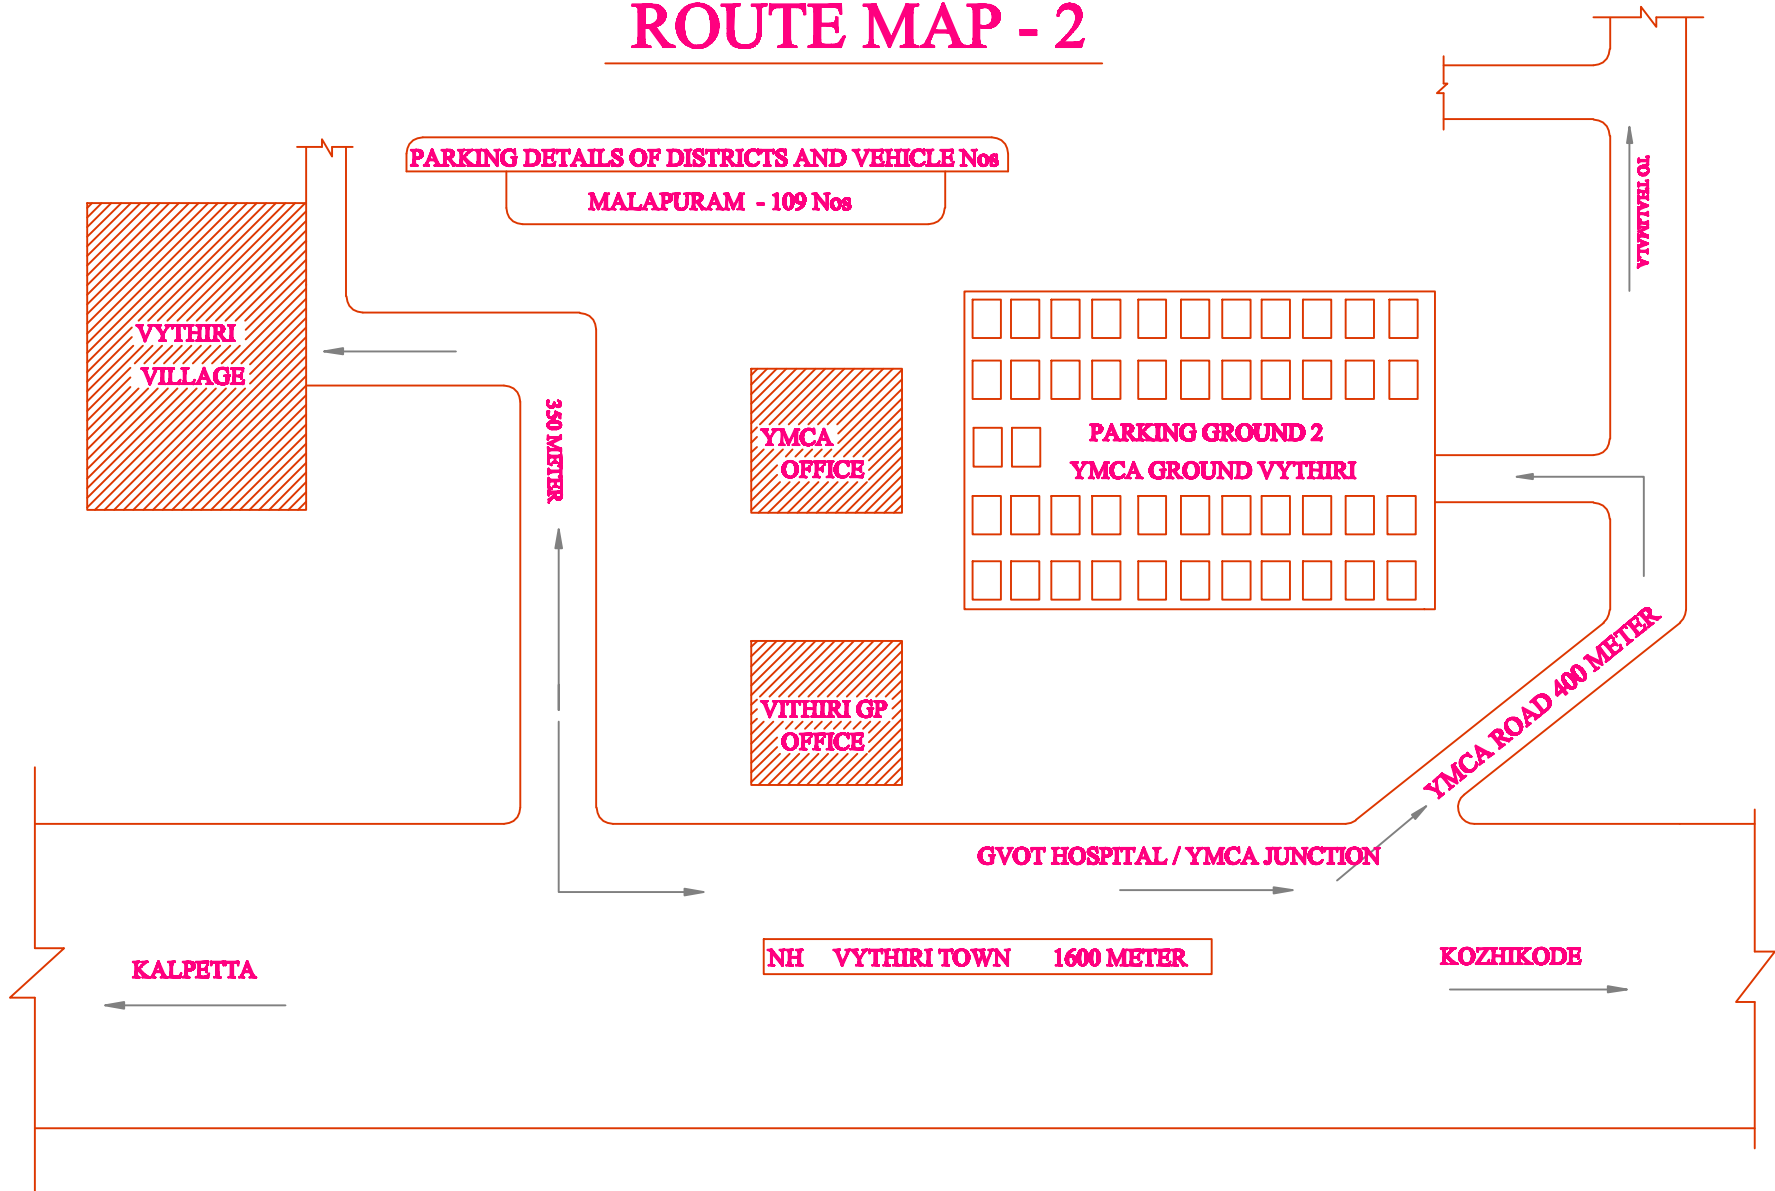

ROUTE MAP - 1

VYTHIRI PANCHAYATH MINI STADIUM GROUND

TOTAL DISTANCE 2550 METER

ROUTE MAP - 2

YMCA GROUND VYTHIRI

TOTAL DISTANCE 2450 METER

ROUTE MAP - 3

ST MARYS CHURCH GROUND VYTHIRI

TOTAL DISTANCE 2050 METER

ROUTE MAP - 4

SANIHARA RESORT GROUND LAKKIDI

TOTAL DISTANCE 6250 METER

ROUTE MAP - 5

GLPS GROUND LAKKIDI

TOTAL DISTANCE 6350 METER

PARKING DETAILS OF DISTRICTS AND VEHICLE Nos

KASARAGOD - 44 Nos

ROUTE MAP - 6

ST CLARET PUBLIC SCHOOL GROUND CHARITY

TOTAL DISTANCE 3450 METER

ROUTE MAP - 7

PARKING DETAILS OF DISTRICTS AND VEHICLE Nos

PALAKKAD	- 101 Nos
THRISSUR	- 102 Nos
KOTTAYAM	- 82 Nos
TOTAL VEHICLE'S	- 285 Nos

RCHS SCHOOL GROUND CHUNDALE

TOTAL DISTANCE 5450 METER

ROUTE MAP - 8 (RESERVE)

KRISHI BHAVAN GROUND

TOTAL DISTANCE 3200 METER