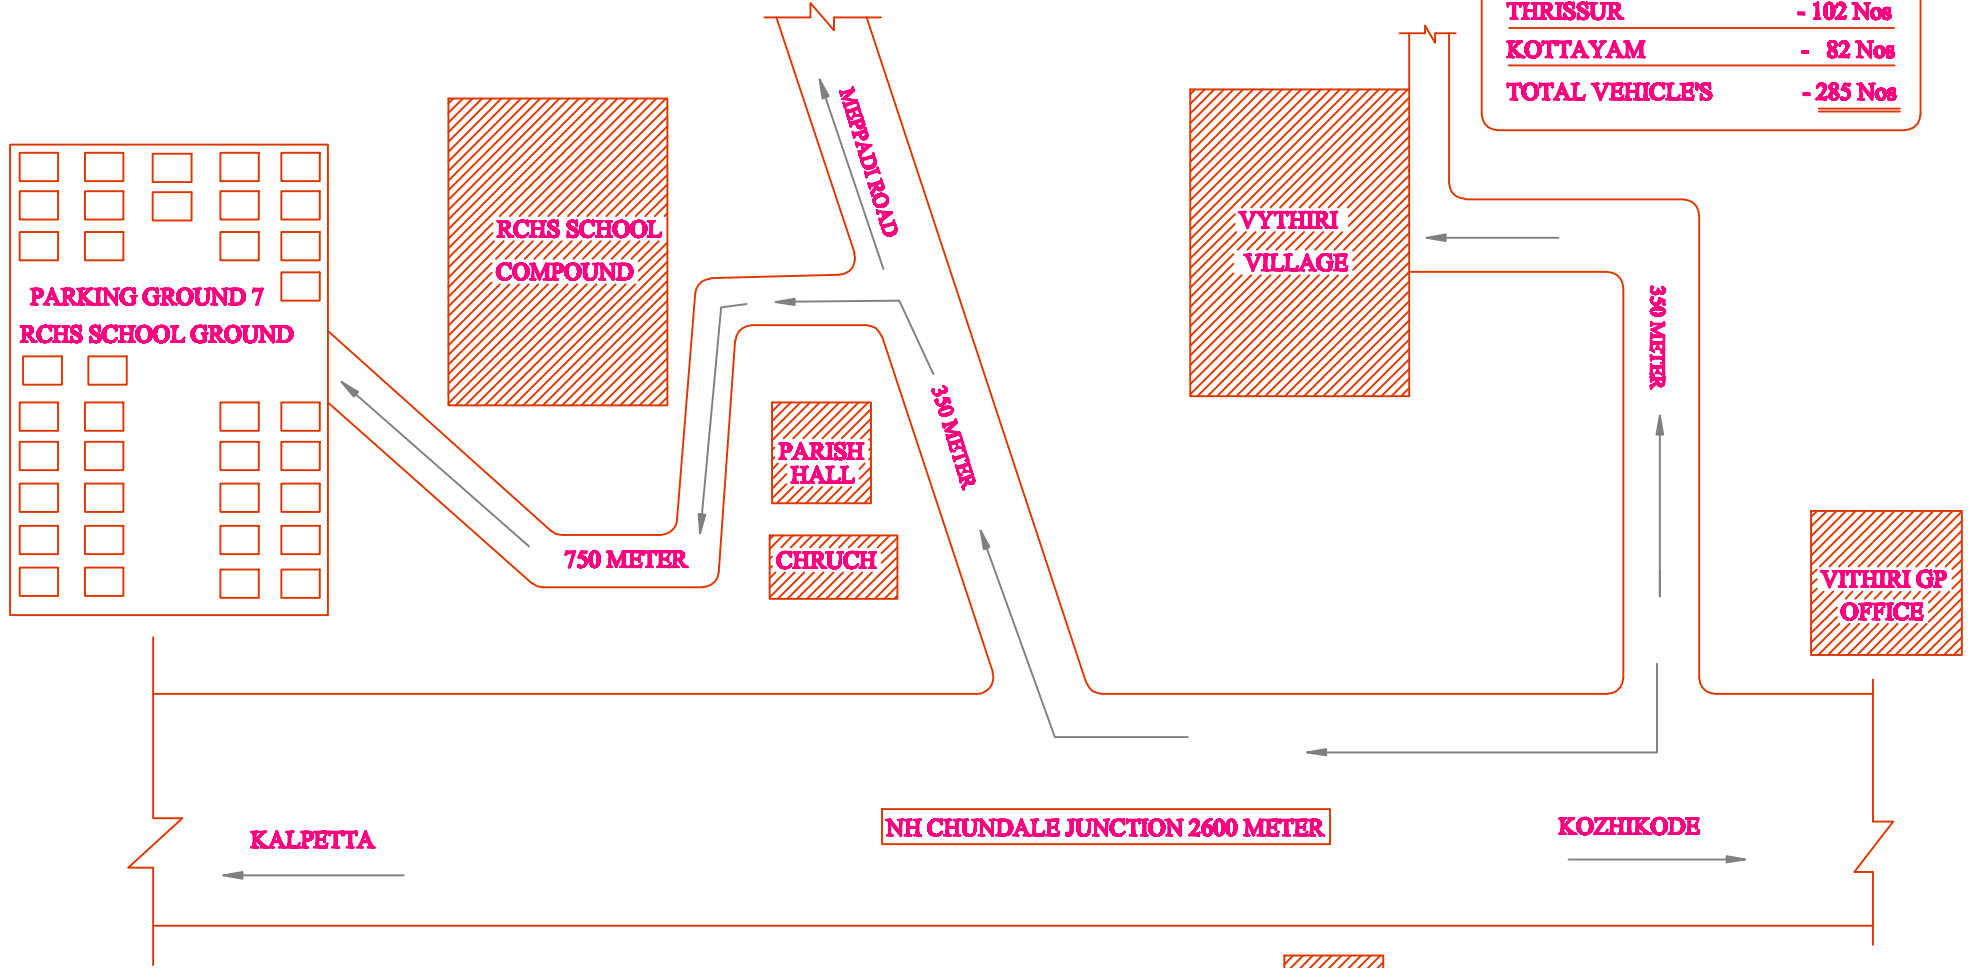

TOTAL DISTANCE 2050 METER

ROUTE MAP - 4

SANIHARA RESORT GROUND LAKKIDI

TOTAL DISTANCE 6250 METER

ROUTE MAP - 5

GLPS GROUND LAKKIDI

TOTAL DISTANCE 6350 METER

PARKING DETAILS OF DISTRICTS AND VEHICLE Nos

KASARAGOD - 44 Nos

ROUTE MAP - 6

ST CLARET PUBLIC SCHOOL GROUND CHARITY

TOTAL DISTANCE 3450 METER

ROUTE MAP - 7

PARKING DETAILS OF DISTRICTS AND VEHICLE Nos

PALAKKAD	- 101 Nos
THRISSUR	- 102 Nos
KOTTAYAM	- 82 Nos
TOTAL VEHICLE'S	- 285 Nos

RCHS SCHOOL GROUND CHUNDALE

TOTAL DISTANCE 5450 METER

ROUTE MAP - 8 (RESERVE)

KRISHI BHAVAN GROUND

TOTAL DISTANCE 3200 METER