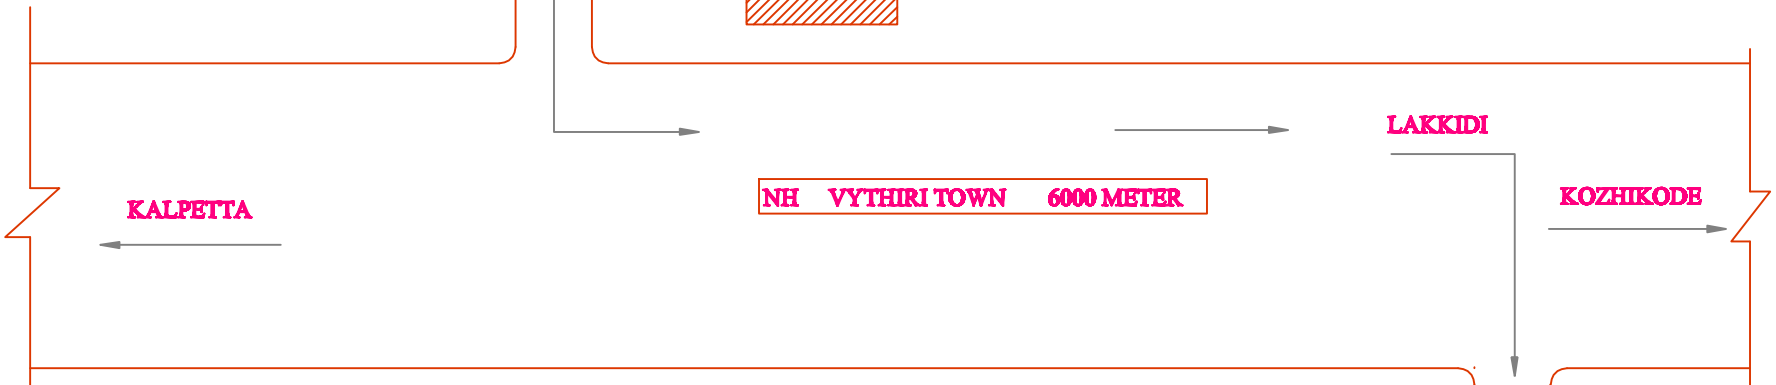

ROUTE MAP - 5

GLPS GROUND LAKKIDI

TOTAL DISTANCE 6350 METER

PARKING DETAILS OF DISTRICTS AND VEHICLE Nos

KASARAGOD - 44 Nos