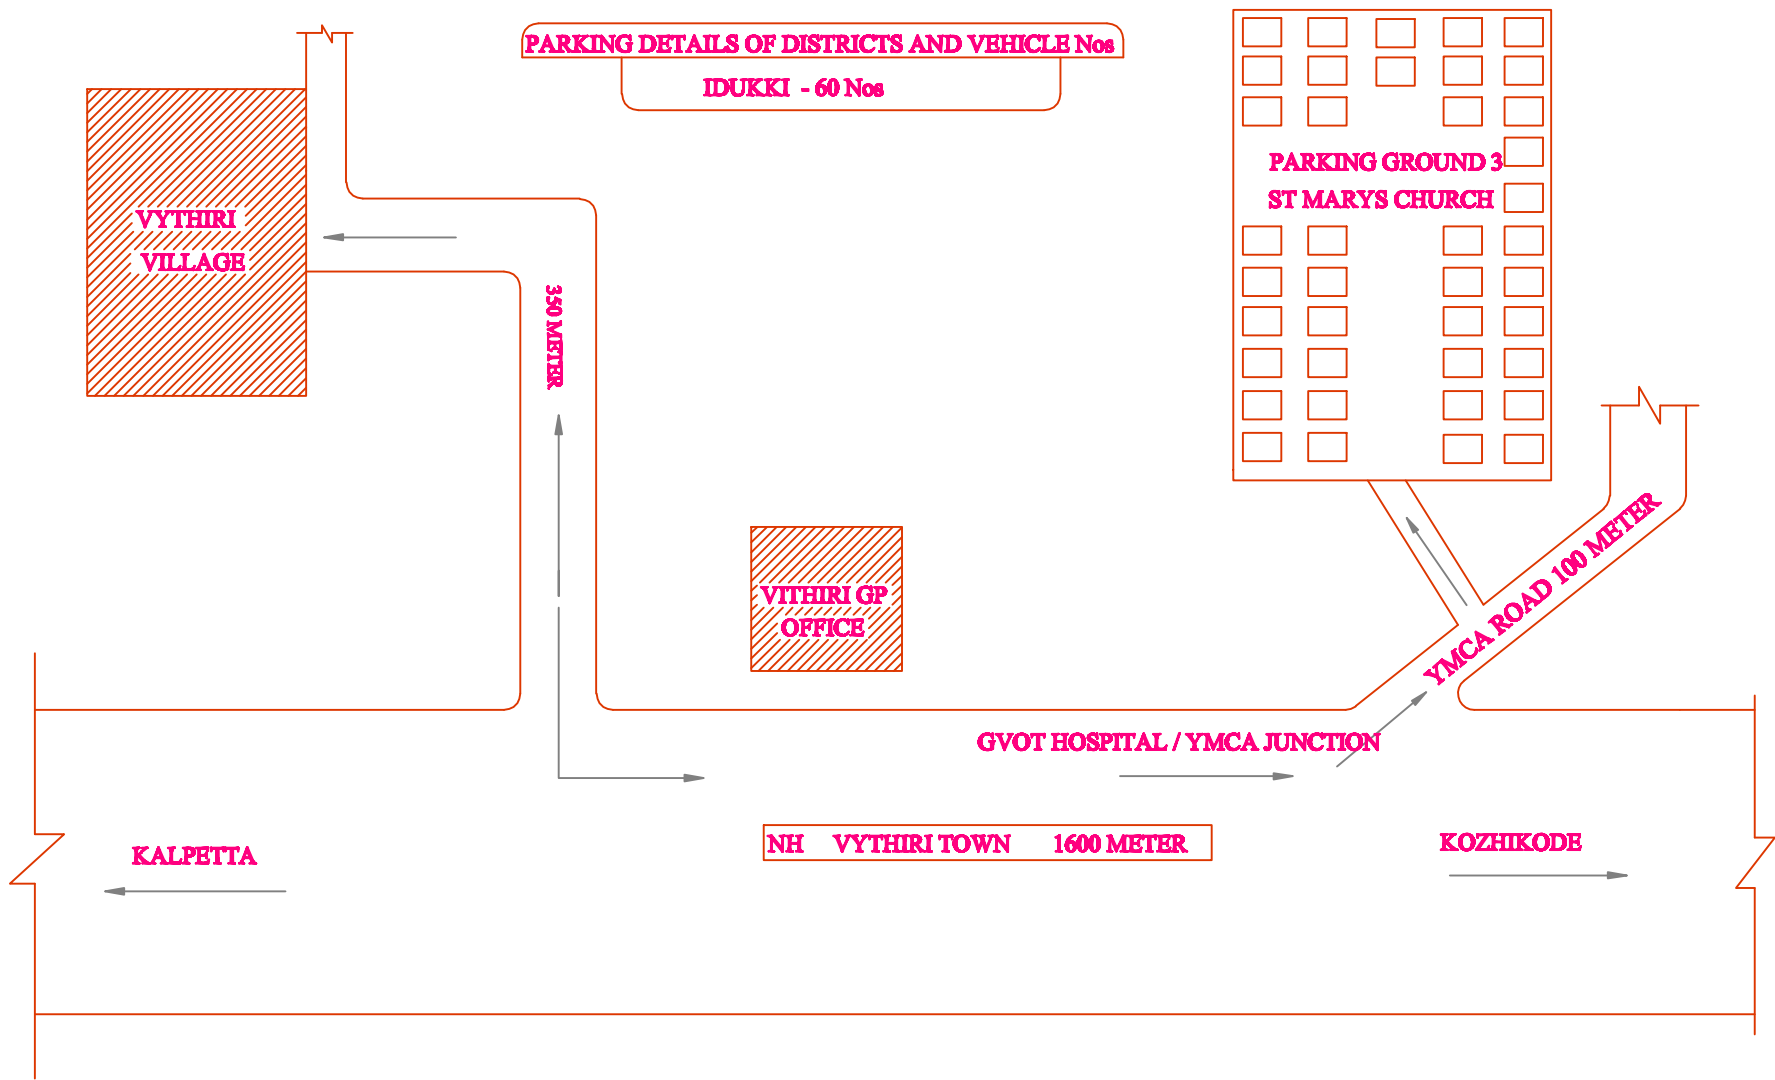

ROUTE MAP - 1

VYTHIRI PANCHAYATH MINI STADIUM GROUND

TOTAL DISTANCE 2550 METER

ROUTE MAP - 2

YMCA GROUND VYTHIRI

TOTAL DISTANCE 2450 METER

ROUTE MAP - 3

ST MARYS CHURCH GROUND VYTHIRI

TOTAL DISTANCE 2050 METER

ROUTE MAP - 4

SANIHARA RESORT GROUND LAKKIDI

TOTAL DISTANCE 6250 METER

ROUTE MAP - 5

GLPS GROUND LAKKIDI

TOTAL DISTANCE 6350 METER

PARKING DETAILS OF DISTRICTS AND VEHICLE Nos

KASARAGOD - 44 Nos

ROUTE MAP - 6

ST CLARET PUBLIC SCHOOL GROUND CHARITY

TOTAL DISTANCE 3450 METER

ROUTE MAP - 7

PARKING DETAILS OF DISTRICTS AND VEHICLE Nos

PALAKKAD	- 101 Nos
THRISSUR	- 102 Nos
KOTTAYAM	- 82 Nos
TOTAL VEHICLE'S	- 285 Nos

RCHS SCHOOL GROUND CHUNDALE

TOTAL DISTANCE 5450 METER

ROUTE MAP - 8 (RESERVE)

KRISHI BHAVAN GROUND

TOTAL DISTANCE 3200 METER