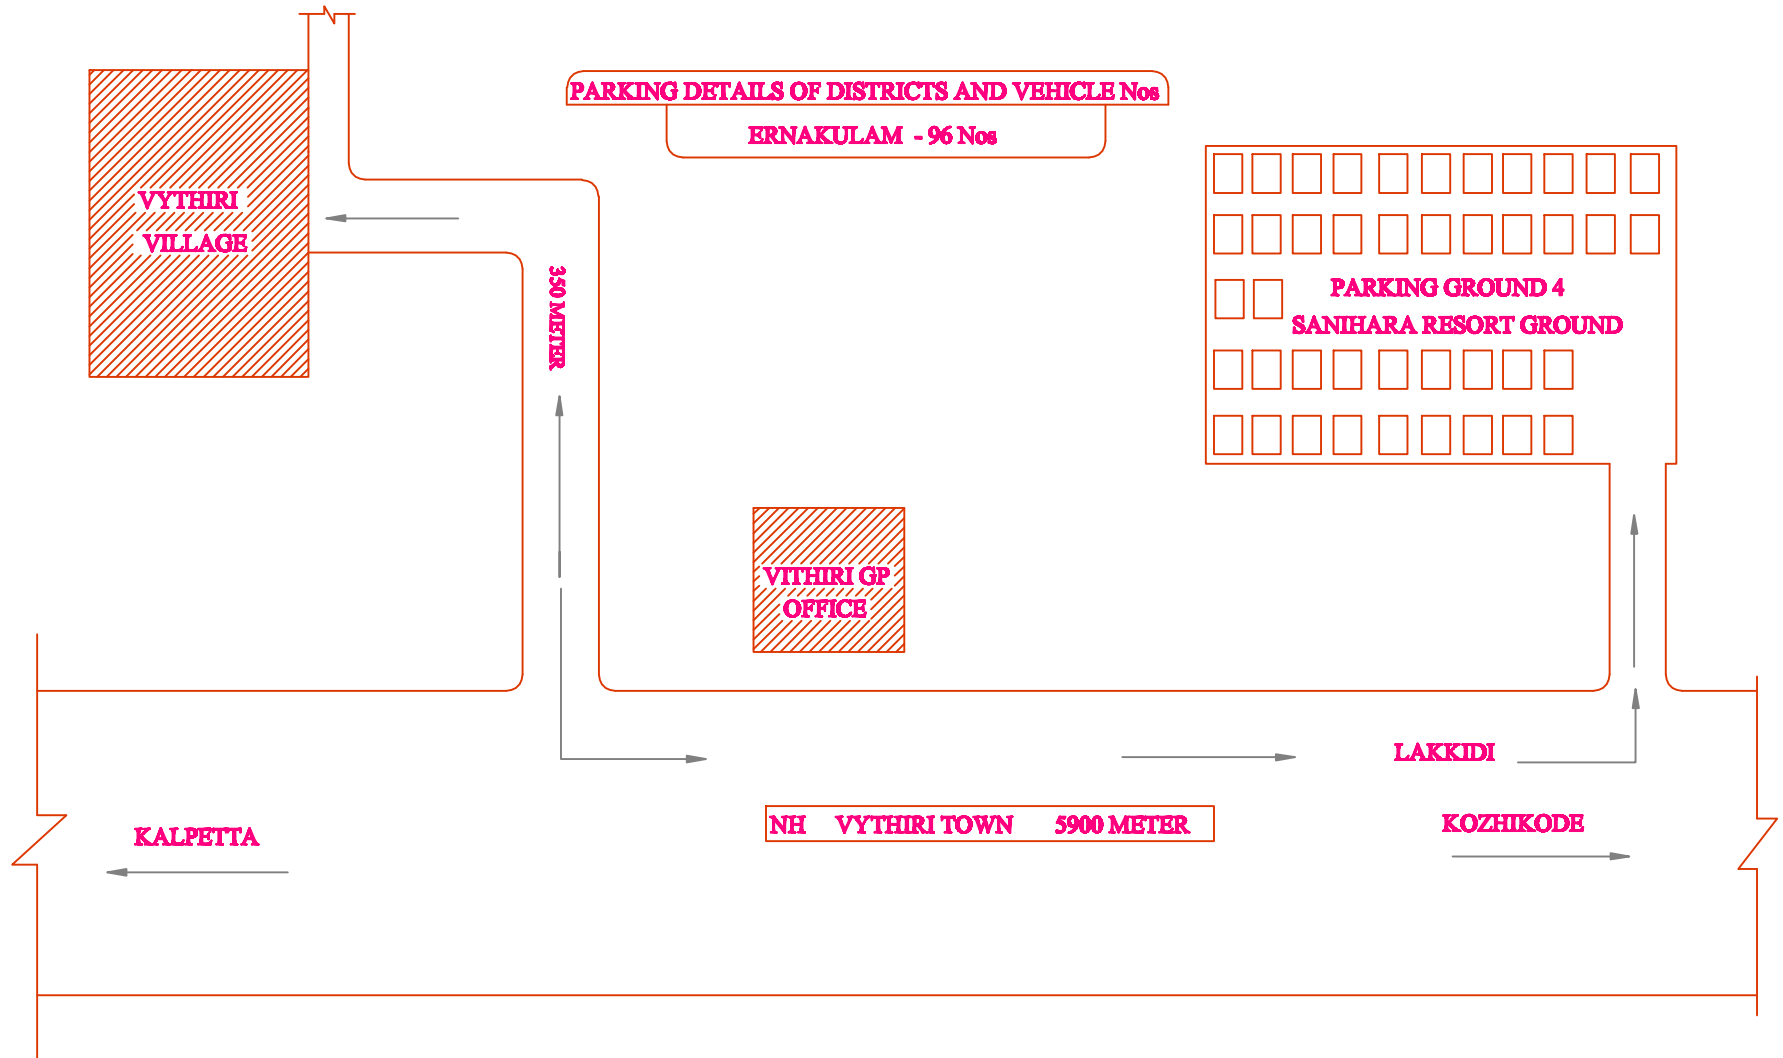

ROUTE MAP - 1

VYTHIRI PANCHAYATH MINI STADIUM GROUND

TOTAL DISTANCE 2550 METER

ROUTE MAP - 2

YMCA GROUND VYTHIRI

TOTAL DISTANCE 2450 METER

ROUTE MAP - 3

ST MARYS CHURCH GROUND VYTHIRI

TOTAL DISTANCE 2050 METER

ROUTE MAP - 4

SANIHARA RESORT GROUND LAKKIDI

TOTAL DISTANCE 6250 METER

ROUTE MAP - 5

GLPS GROUND LAKKIDI

TOTAL DISTANCE 6350 METER

PARKING DETAILS OF DISTRICTS AND VEHICLE Nos

KASARAGOD - 44 Nos

ROUTE MAP - 6

ST CLARET PUBLIC SCHOOL GROUND CHARITY

TOTAL DISTANCE 3450 METER

ROUTE MAP - 7

PARKING DETAILS OF DISTRICTS AND VEHICLE Nos

PALAKKAD	- 101 Nos
THRISSUR	- 102 Nos
KOTTAYAM	- 82 Nos
TOTAL VEHICLE'S	- 285 Nos

RCHS SCHOOL GROUND CHUNDALE

TOTAL DISTANCE 5450 METER

ROUTE MAP - 8 (RESERVE)

KRISHI BHAVAN GROUND

TOTAL DISTANCE 3200 METER