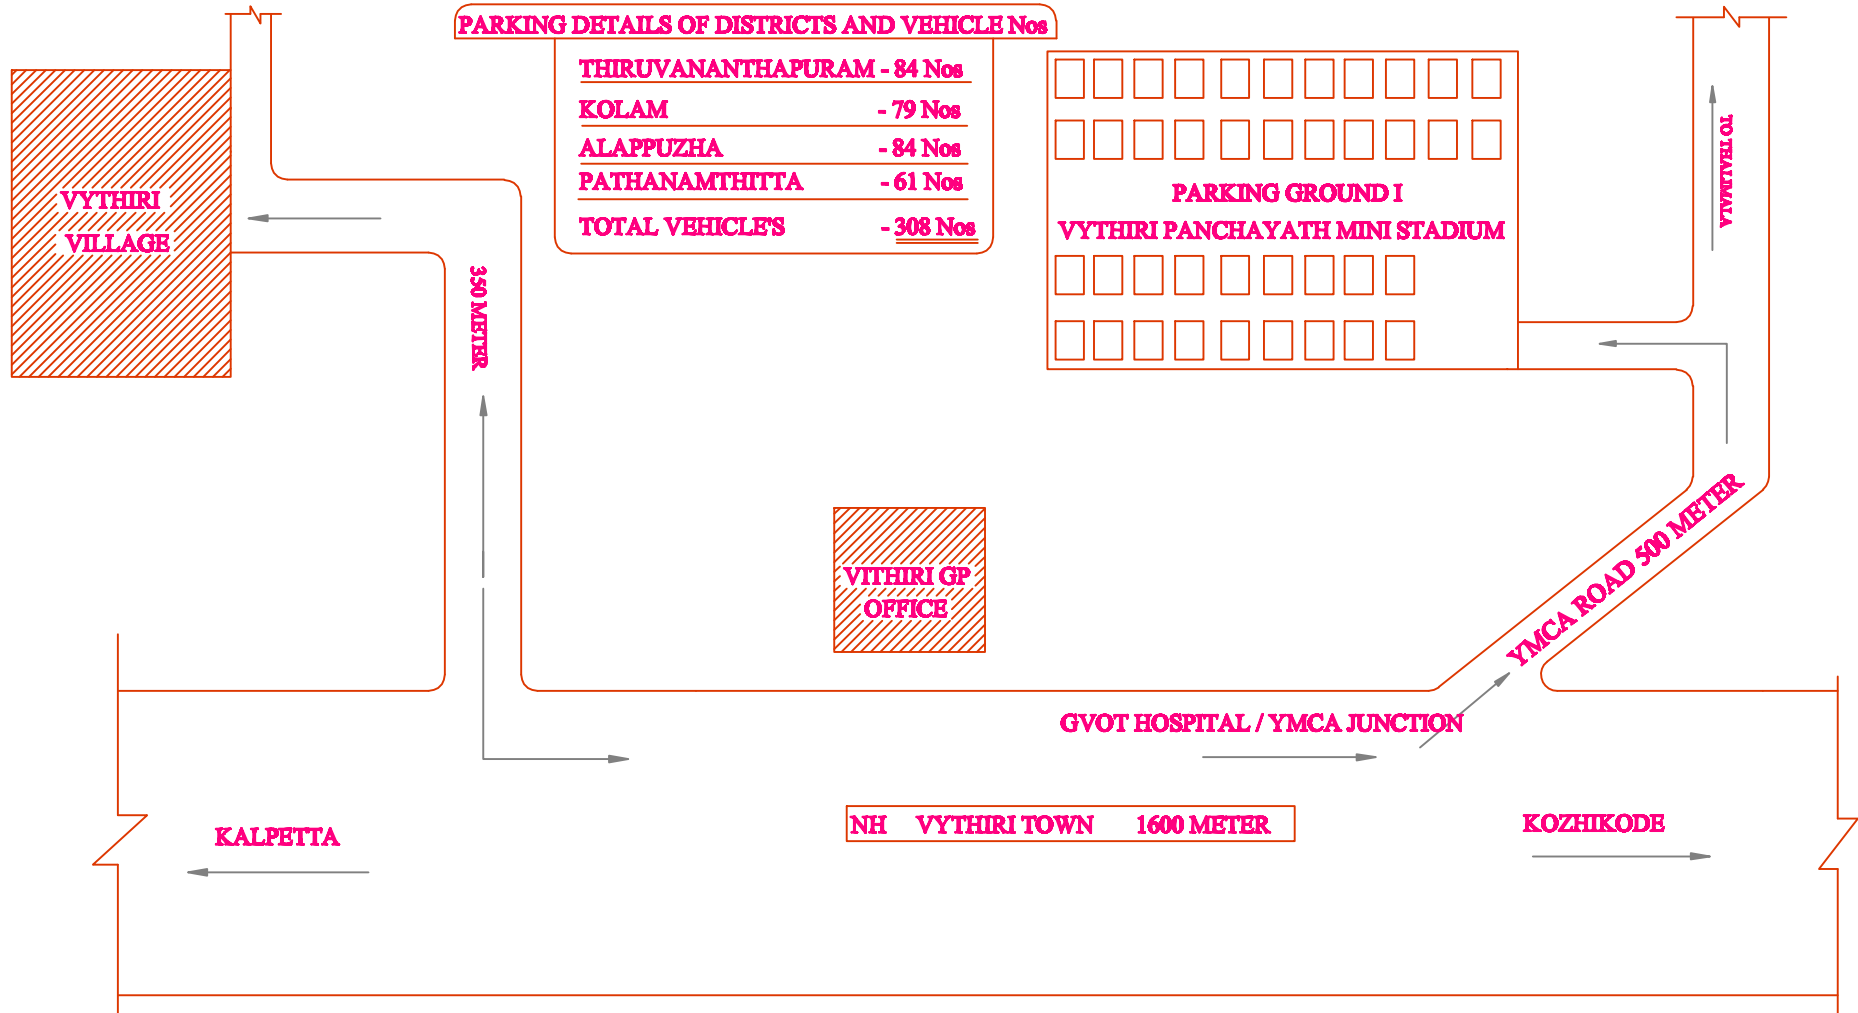

ROUTE MAP - 1

VYTHIRI PANCHAYATH MINI STADIUM GROUND

TOTAL DISTANCE 2550 METER

ROUTE MAP - 2

YMCA GROUND VYTHIRI

TOTAL DISTANCE 2450 METER

ROUTE MAP - 3

ST MARYS CHURCH GROUND VYTHIRI

TOTAL DISTANCE 2050 METER

ROUTE MAP - 4

SANIHARA RESORT GROUND LAKKIDI

TOTAL DISTANCE 6250 METER

ROUTE MAP - 5

GLPS GROUND LAKKIDI

TOTAL DISTANCE 6350 METER

PARKING DETAILS OF DISTRICTS AND VEHICLE Nos

KASARAGOD - 44 Nos

ROUTE MAP - 6

ST CLARET PUBLIC SCHOOL GROUND CHARITY

TOTAL DISTANCE 3450 METER

ROUTE MAP - 7

PARKING DETAILS OF DISTRICTS AND VEHICLE Nos

PALAKKAD	- 101 Nos
THRISSUR	- 102 Nos
KOTTAYAM	- 82 Nos
TOTAL VEHICLE'S	- 285 Nos

RCHS SCHOOL GROUND CHUNDALE

TOTAL DISTANCE 5450 METER

ROUTE MAP - 8 (RESERVE)

KRISHI BHAVAN GROUND

TOTAL DISTANCE 3200 METER