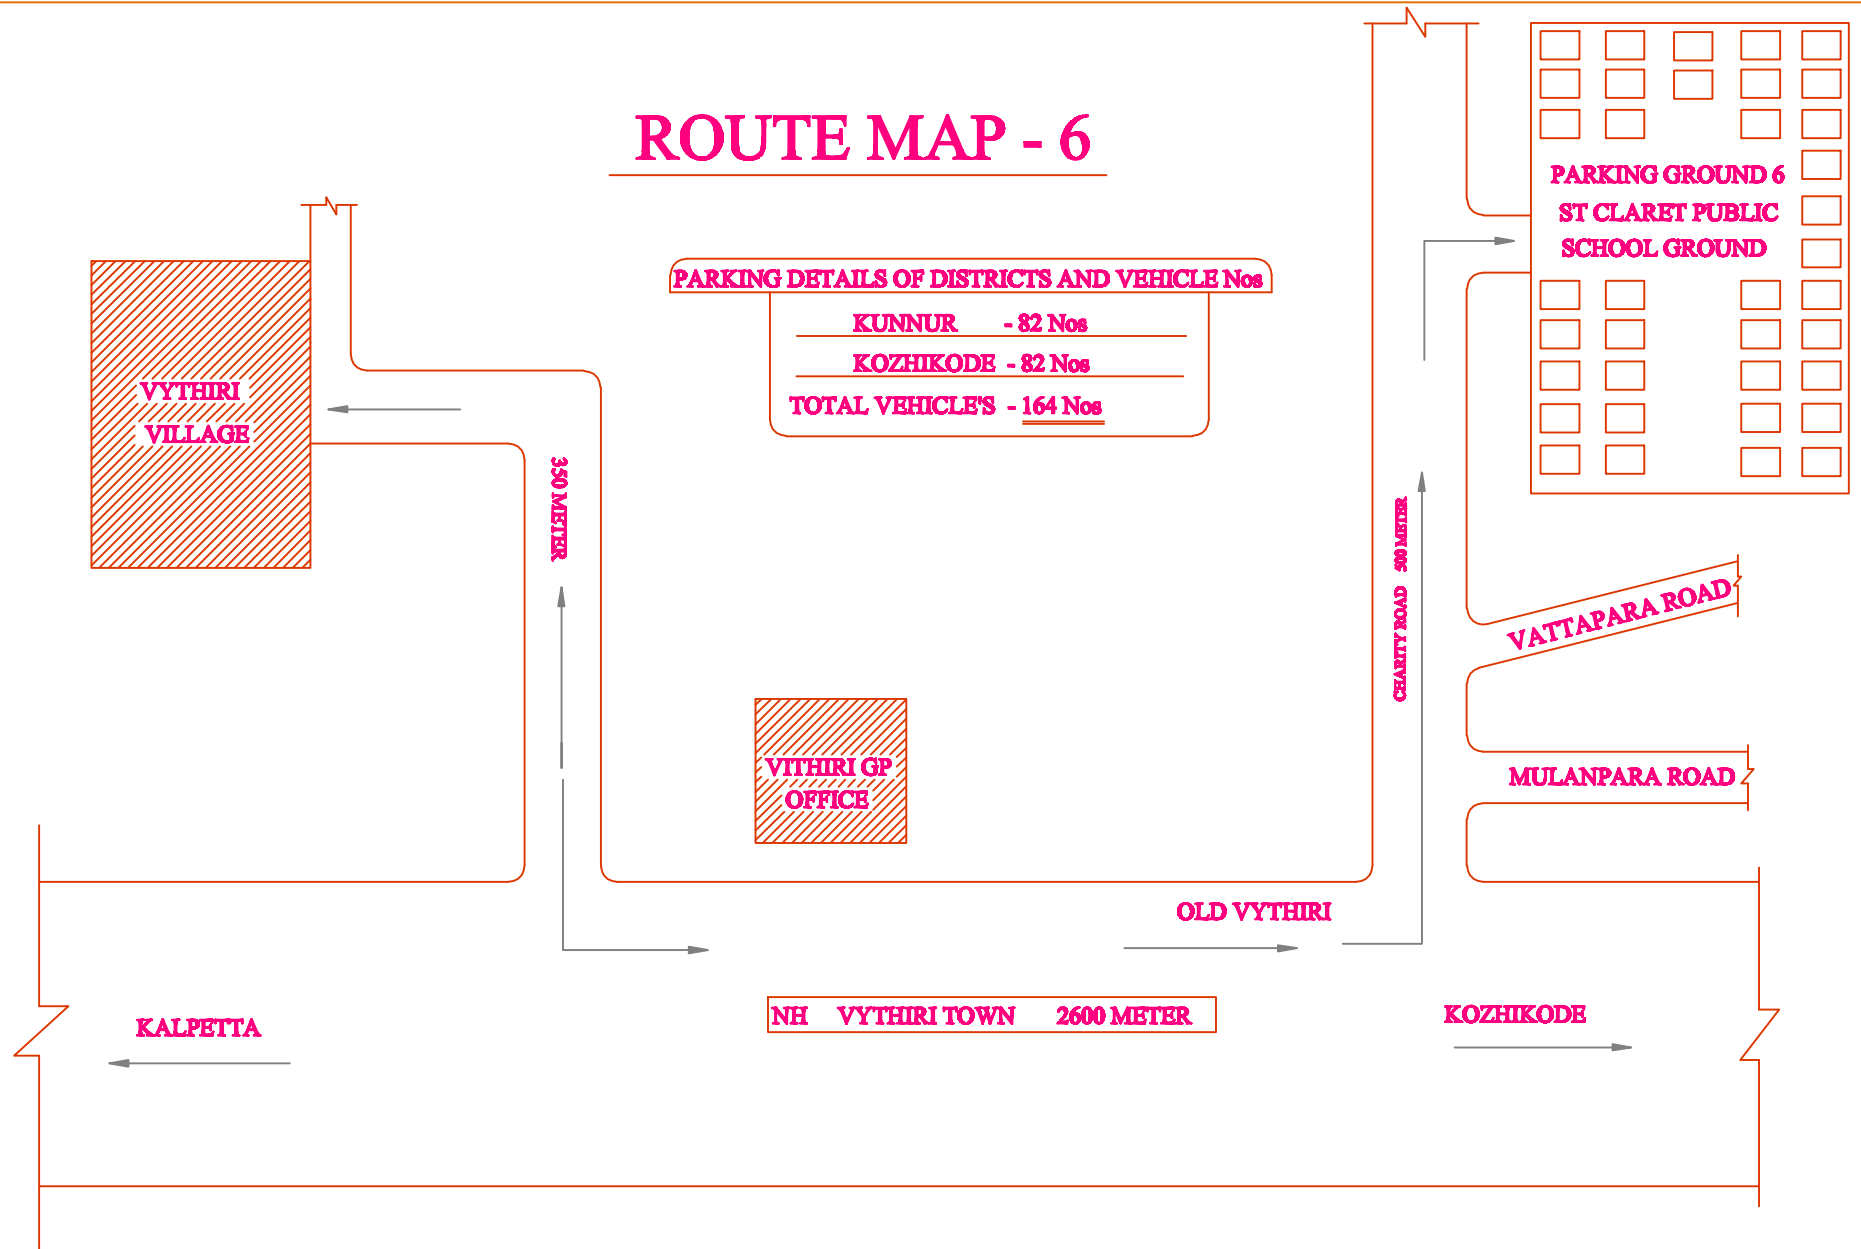

ROUTE MAP - 1

VYTHIRI PANCHAYATH MINI STADIUM GROUND

TOTAL DISTANCE 2550 METER

ROUTE MAP - 2

YMCA GROUND VYTHIRI

TOTAL DISTANCE 2450 METER

ROUTE MAP - 3

ST MARYS CHURCH GROUND VYTHIRI

TOTAL DISTANCE 2050 METER

ROUTE MAP - 4

SANIHARA RESORT GROUND LAKKIDI

TOTAL DISTANCE 6250 METER

ROUTE MAP - 5

GLPS GROUND LAKKIDI

TOTAL DISTANCE 6350 METER

PARKING DETAILS OF DISTRICTS AND VEHICLE Nos

KASARAGOD - 44 Nos

ROUTE MAP - 6

ST CLARET PUBLIC SCHOOL GROUND CHARITY

TOTAL DISTANCE 3450 METER

ROUTE MAP - 7

PARKING DETAILS OF DISTRICTS AND VEHICLE Nos

PALAKKAD	- 101 Nos
THRISSUR	- 102 Nos
KOTTAYAM	- 82 Nos
TOTAL VEHICLE'S	- 285 Nos

RCHS SCHOOL GROUND CHUNDALE

TOTAL DISTANCE 5450 METER

ROUTE MAP - 8 (RESERVE)

KRISHI BHAVAN GROUND

TOTAL DISTANCE 3200 METER